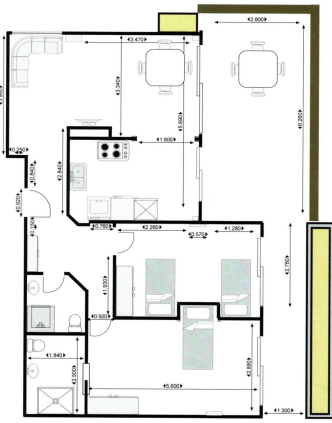

Parking places: by request

Printing day : 17th June  
2026

---

Overview: Parque Botanico Resort and Country Club in Las Lomas de Guadalmina is a wonderful place of peace and tranquility located in the hills amid lush vegetation and running waters, and yet it is only 5 minutes drive from the nearest beaches and 10 minutes from the busy cities of San Pedro and the port city of Estepona, Puerto Banús and Marbella. The property is surrounded by nature trails, several outdoor pools and has a full on-site spa and large heated pool, five tennis courts all the time, two squash courts and a gym. The apartment is brand new, has 90 m<sup>2</sup>, with two bedrooms and two bathrooms one of them insuite, living room with fireplace, kitchen with furniture but without appliances, marble floors, fitted wardrobes, hot / cold air conditioning, large terrace to all the bedrooms and kitchen, an individual parking space and storage.