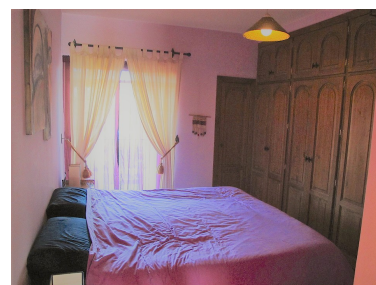

Parking places: by request

Printing day : 28th April  
2026

---

Overview: Apartment with 1 bedroom and 1 bathroom on the ground floor located in the gated complex La Catuja del Golf. Very close to the golf course Atalaya. Close to the beach, 8 min. From Puerto Banus, 10 min. Of Benahavis, very close to a well-known supermarket and the Diana shopping center. Easy access to this residential complex of wonderful common areas, with a large green area, 2 swimming pools and tennis paddle. The apartment consists of living room with fireplace and exit to the terrace and the garden area and pool (south west facing) Spacious master bedroom with large closets and en suit bathroom. Features: Air conditioning, fireplace, 2 parking spaces, 24 hour security.