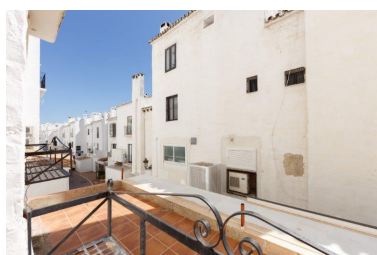

Printing day : 30th April
2026

Overview: Commercial premises located in Puerto Banus marina with 119 enclaves for boats of more than 50 meters in length, recognized as one of the most luxurious and prestigious ports in the World. Commercial premises located in the centre of Puerto Banus, in the well-known development of Muelle Ribera, located in one of the entrances of the port on the corner with different passages, and public parking. These premises offer the opportunity to expand the space by purchasing the one available next door just now.