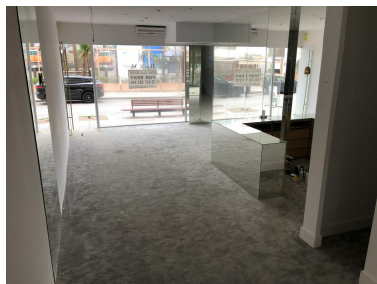

Price: 0 €

Rent: 3,000 € / Month

Short Rent:

€ / Week

Printing day : 30th April  
2026

Status: Rent, Vacational

Property Type: Commercial Parking places: by request

Overview: Shop, Office, Puerto Banús, Costa del Sol. Built 80 m<sup>2</sup>. Setting : Town, Close To Port, Close To Shops, Close To Sea, Close To Marina. Orientation : East. Condition : Good. Climate Control : Air Conditioning. Views : Street.