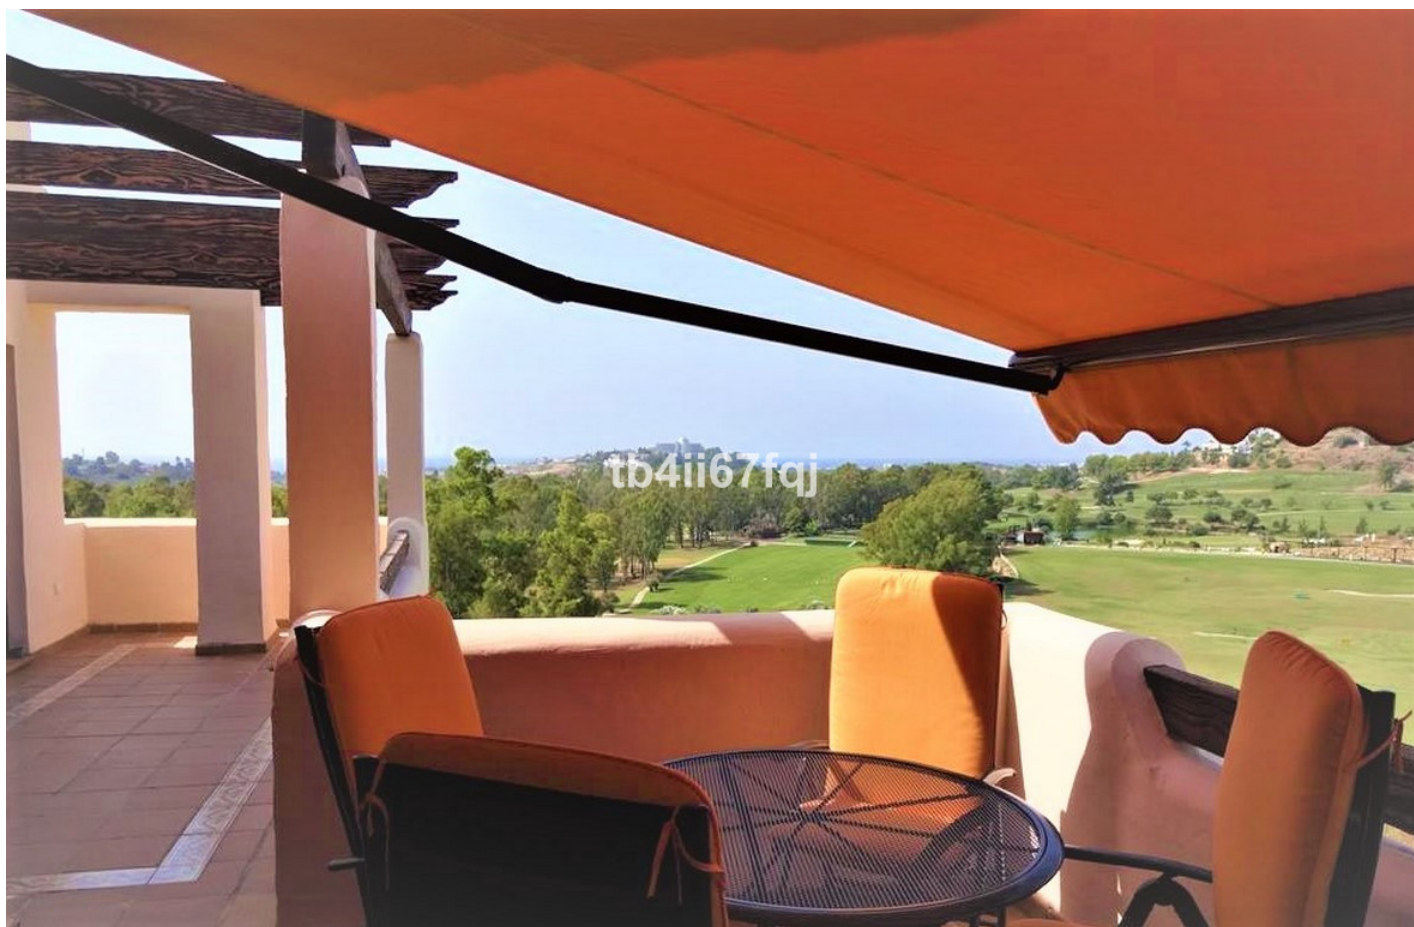

Пентхаус в Venahavís

Референция: R2027502

Спальни: 2

Ванные: 2

М²: 117

Цена: 450 000 €

Статус: Продажа

Тип недвижимости:

Места: по запросу

День печати : 18th Апрель

Пентхаус

2026