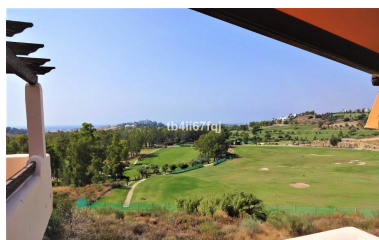

Места: по запросу

День печати : 18th Апрель

Пентхаус

2026

Описание: Fantastic penthouse in Lomas del Conde Luque, Benahavis. With 2 bedrooms and 2 bathrooms, very bright. 117 m2 total built, with 30 m2 of Terrace. Oriented to the Southwest. Wonderful views to the Golf course and panoramic sea view. Elevator. Communal swimming pool. It comes with 2 parking spaces and storage. Modern style. With fantastic views of the Atalaya Golf Course and panoramic views of the sea and mountains. The complex has large and wonderful gardens with outdoor pool and heated indoor pool and sauna. Only 3 kilometers from the beach. It is constructed with materials of the highest quality. 45 km from Malaga Airport and 10 minutes from the famous Puerto Banus and surrounded by golf courses at a short distance.