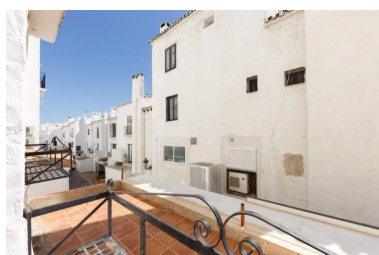

Коммерческое в Puerto Banús

Референция: R3160105

Спальни: по запросу

Ванные: 1

М<sup>2</sup>: 88

Цена: 390 000 €

Статус: Продажа

Тип недвижимости:  
Коммерческое

Места: по запросу

День печати : 4th Май 2026

---

Описание:Commercial premises located in Puerto Banus marina with 119 enclaves for boats of more than 50 meters in length, recognized as one of the most luxurious and prestigious ports in the World. Commercial premises located in the centre of Puerto Banus, in the well-known development of Muelle Ribera, located in one of the entrances of the port on the corner with different passages, and public parking. These premises offer the opportunity to expand the space by purchasing the one available next door just now.